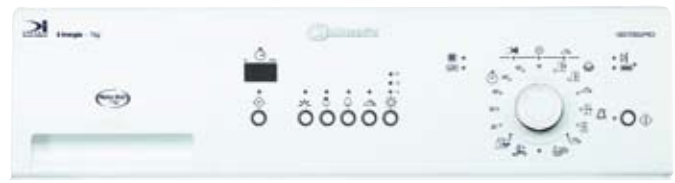

### HDW 7000/PRO Washer

- 7 Kg capacity
- New aesthetic
- New appealing design
- Bigger door, entrance and volume
- 14 programs
- Hot fill

### HDD 7000/PRO Dryer

- 7 Kg capacity
- Remaining time indication
- Continuous start delay
- Humidity sensors
- Reverse tumble

**Semi-professional laundry set**

Space Saving and up to 70 Kg laundry capacity per week

<b>WASHER 7 KG</b>	
COMMERCIAL CODE	<b>HDW 7000/PRO</b>
12 NC	858311801000
COLOUR	GLOBAL WHITE
CAPACITY WASHING (KG)	7
SPEED SPIN (RPM)	1200
HOT FILL	YES
AQUASTOP SYSTEM	FULL AQUASTOP SYSTEM
DRUM ENTRANCE (MM)	440
DRUM VOLUME (L)	58
DRUM MATERIAL	STAINLESS STEEL
OPENING ANGLE (°)	172
DOOR HINGE	LEFT
DETERGENT DISPENSER	3
WOOL CRADLE	YES
FOAM CONTROL	YES
IMBALANCE CORRECTION SYSTEM	YES
FILTER	YES
ACCESS TO PUMP	YES/PLINTH
CONTROL SYSTEM	ELECTRONIC
WASHING CYCLE FLOW BAR	YES
HEATING POWER (W)	2050
SUPPLY VOLTAGE (V)	220-230
SUPPLY FREQUENCY (HZ)	50
FUSE AMPERE (A)	10
LENGTH OF CORD (CM)	150
PLUG	SHUKO PLUG
ENERGY EFFICIENCY CLASS	A+
ENERGY CONSUMPTION WASHING (KWH)	1,19
WASHING PERFORMANCE CLASS	A
WATER CONSUMPTION WASHING (L)	54
SPIN DRYING CLASS	B
REST HUMIDITY (PERCENTAGE)	52
NOISE WASHING (DBA)	57
NOISE SPINNING (DBA)	77
SPIN SPEED ADJUSTABLE MPD	VARIABLE
RINSE HOLD	YES
SPIN SPEED REDUCTION	YES
INTENSIVE RINSE	YES
PREWASH	YES
ECO	YES
EASY IRONING	YES
START	YES
REMAINING TIME INDICATION	YES
START DELAY	CONTINUOUS
RESET BUTTON	YES
CHILD LOCK ON KEY BOARD	YES
NR OF PROGRAMS	14
COTTON	1
COTTON/ANTIBACTERIAL/HYGIENIC +	1
EASY-CARE / SYNTHETICS	1
DELICATES	1
WOOL	1
HANDWASH	1
HANDWASH/LINGERIE	1
DAILY 40°C OR TUTTIGIORNI (IG) - MAGIC40°	1
CHRONO 15MIN	1
RINSE AND SPIN INTENSIVE	1
SPIN INTENSIVE	1
DRAIN AS BUTTON	1
SUPER ECO/WHITEST WHITE	1
JEANS/BABY	1
SPORT	1
DYNAMIC INTELLIGENCE	1
NOISE INSULATION	YES FULL / BRACES
WASH OPTIMIZATION	SENSOR TECHNOLOGY
DIMENSIONS UNPACKED HXWXD(MM)	850X600X600
DIMENSIONS PACKED HXWXD(MM)	880X640X649
WEIGHT UNPACKED (KG)	73
WEIGHT PACKED (KG)	74